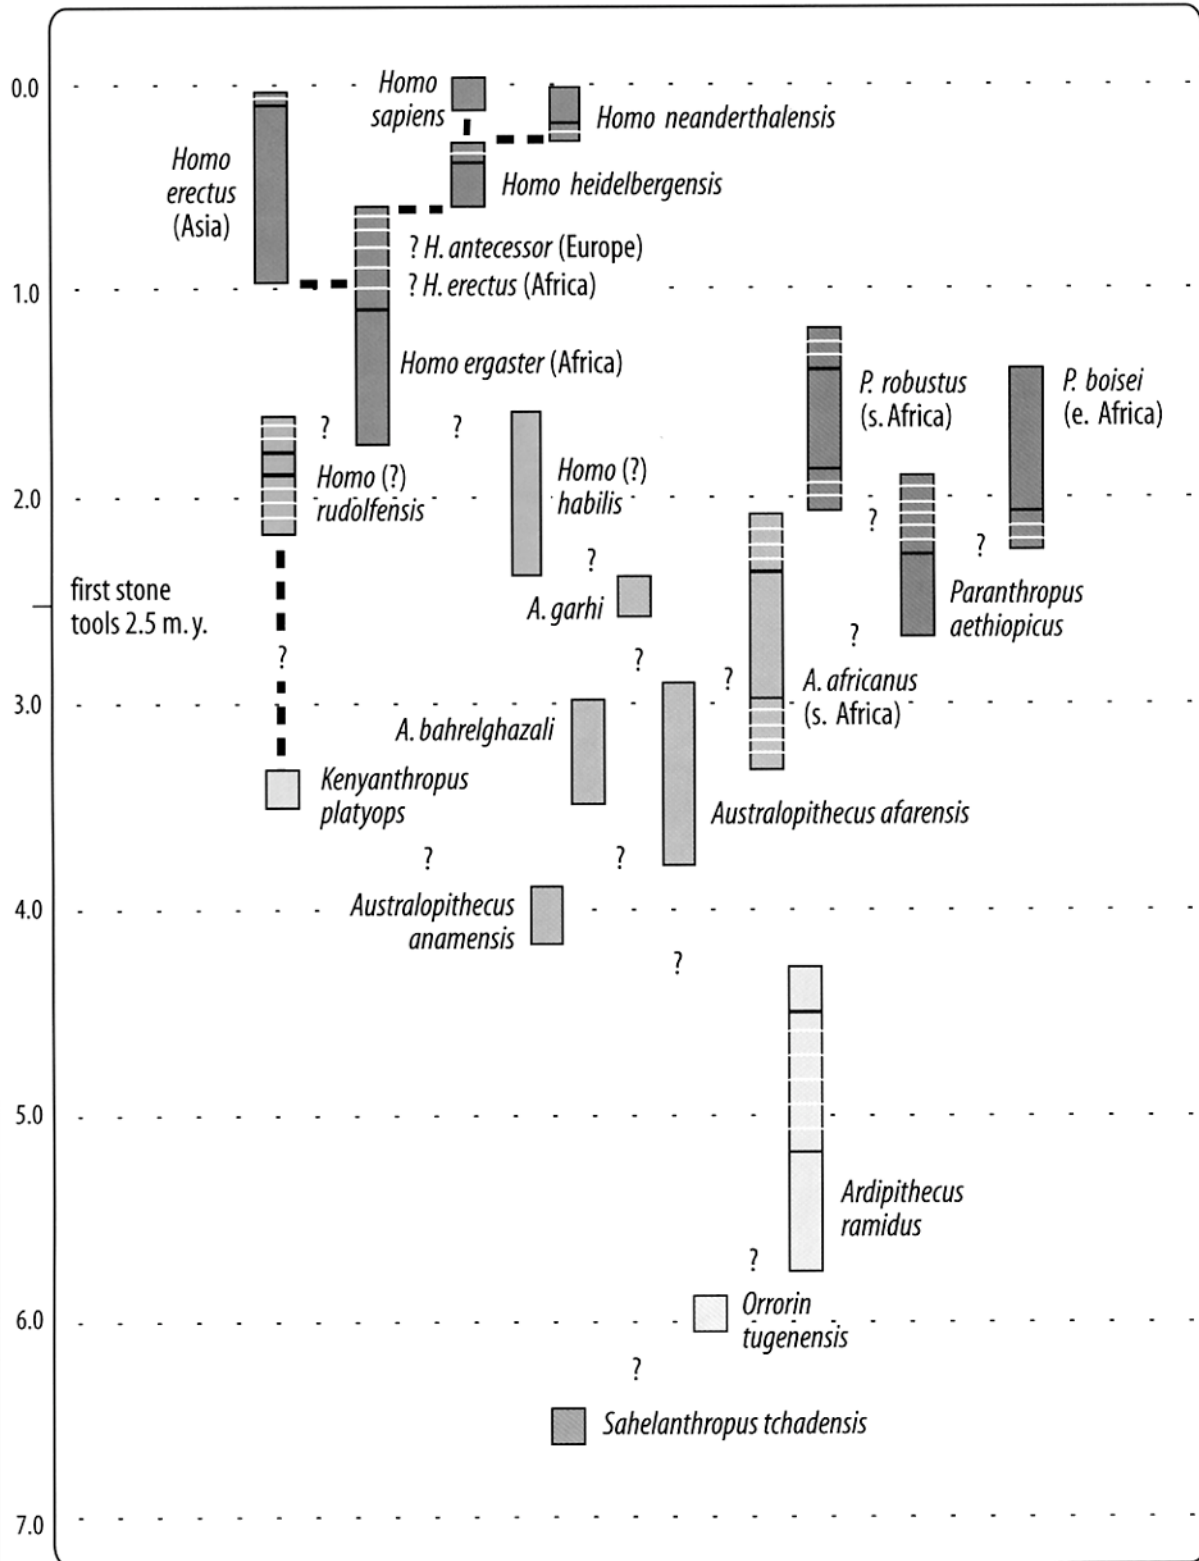

**Figure 1.**  
**Hominin Evolution**

7 Million Years Ago to the Present. Vertical Scale in Millions of Years (m.y.).

Rectangles represent approximate first and last dates for species. Shading and relative horizontal position separate genera. (Asfaw, et al., 1999; Brunet, et al., 2002; Cavalli-Sforza, 1998; Foley, 1999; Haile-Selassie, 2001; Hoss, 2000; Klein, 1999; Leakey, et al., 2001; Senut, et al., 2001)