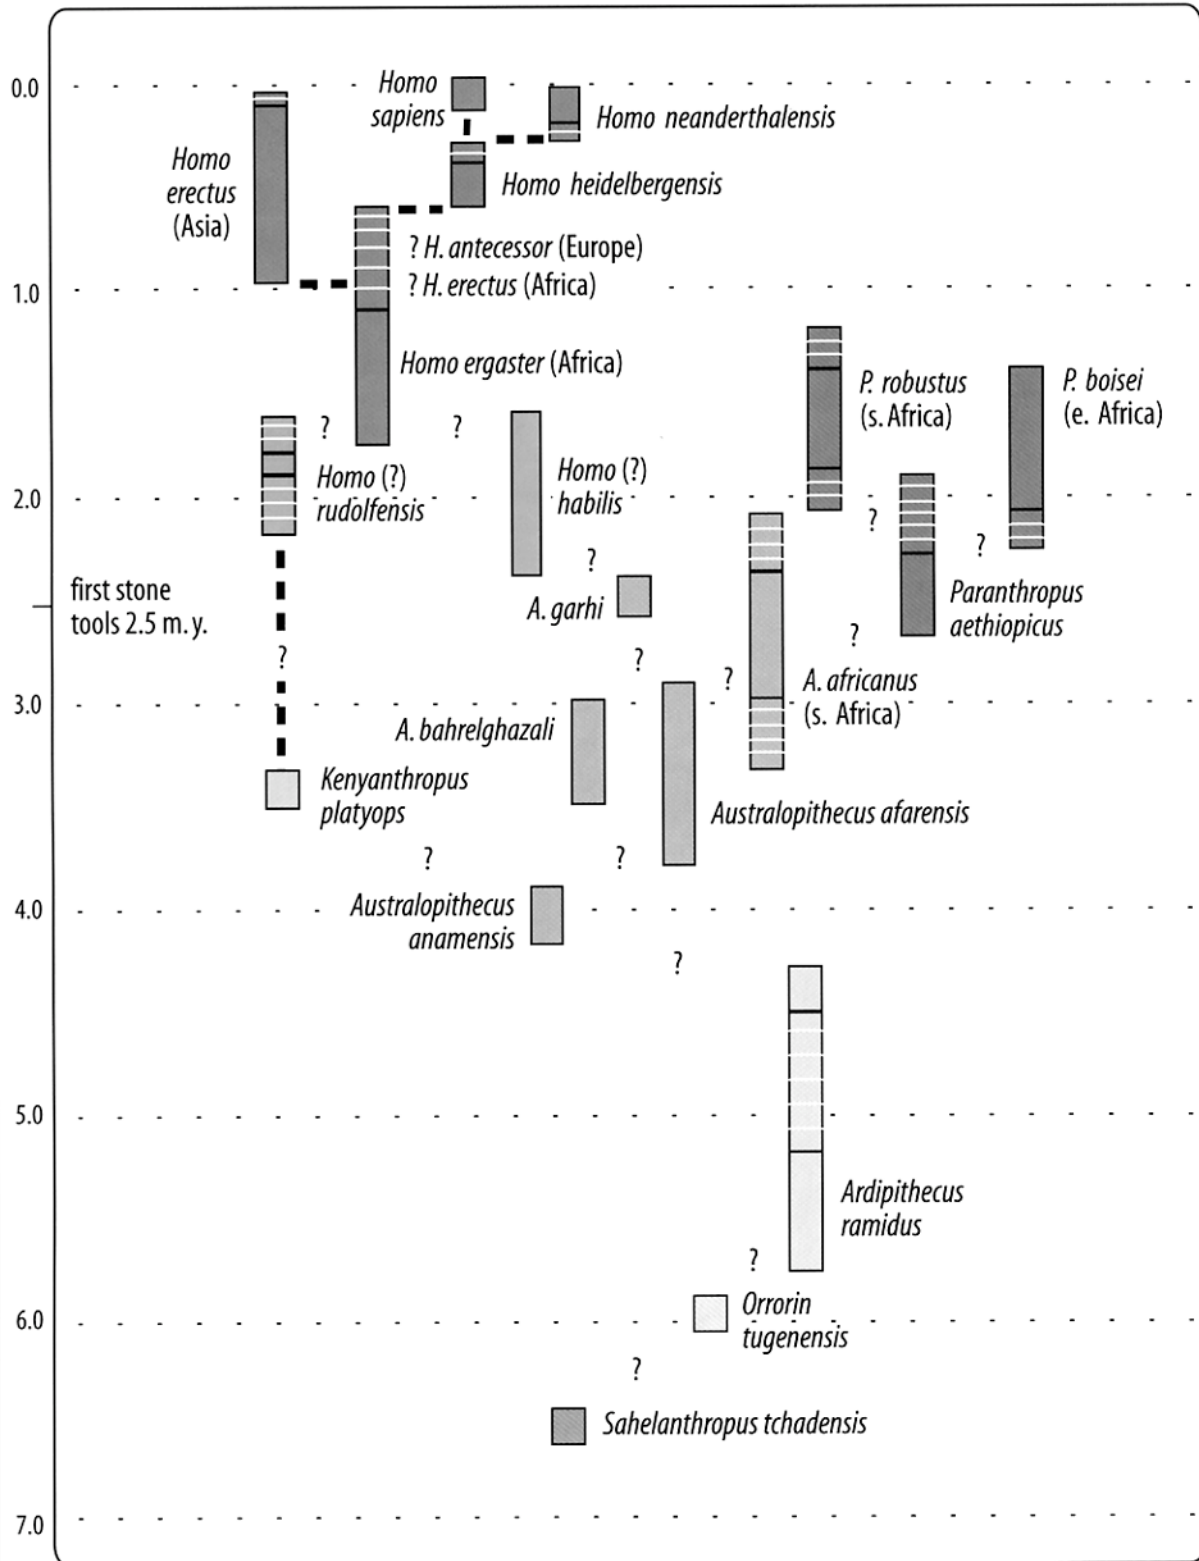

Figure 1.
Hominin Evolution

7 Million Years Ago to the Present. Vertical Scale in Millions of Years (m.y.).

Rectangles represent approximate first and last dates for species. Shading and relative horizontal position separate genera. (Asfaw, et al., 1999; Brunet, et al., 2002; Cavalli-Sforza, 1998; Foley, 1999; Haile-Selassie, 2001; Hoss, 2000; Klein, 1999; Leakey, et al., 2001; Senut, et al., 2001)